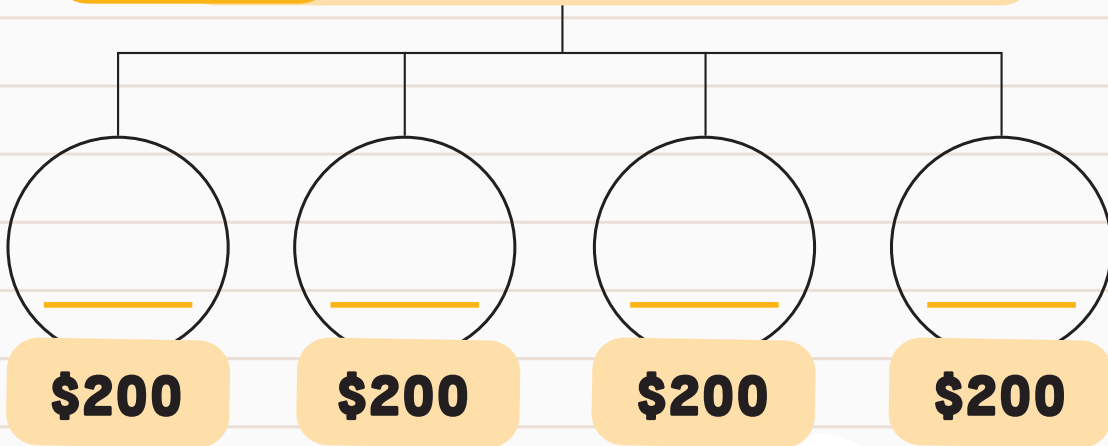

BUILD THE TEAM,
BUILD THE DREAM

Director

Personal Sales (PV) \$800

Rewards:

- Retail Profit - 25%
- Volume Bonuses - Up to 10%
- Level 1 Override of 12%
- Level 2 Override of 6%
- Level 3 Override of 5%
- Group Volume Override of 2%

Group Volume

\$5,000

EXAMPLE: You plus at least 4 legs (\$200 per leg under one person). Your group volume must be \$5,000 which can come from anywhere on any team.