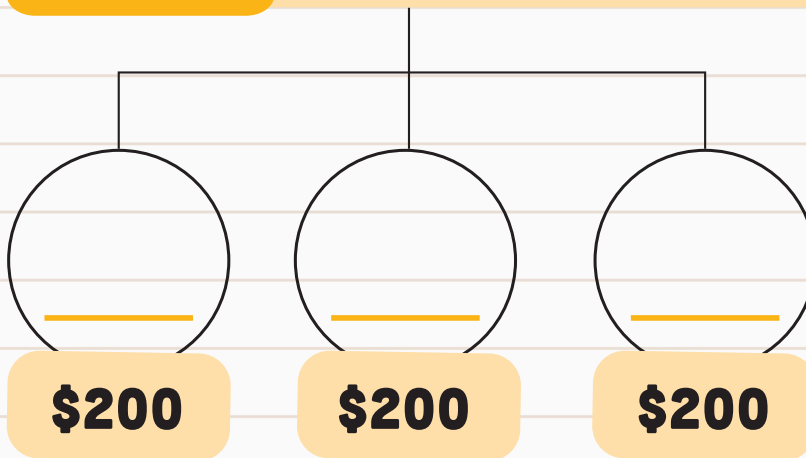

ASSOCIATE

Director

Personal Sales (PV) \$600

Rewards:

- Retail Profit - 25%
- Volume Bonuses - Up to 10%
- Level 1 Overrides of 9%
- Level 2 Overrides of 4%
- Level 3 Overrides of 3%

Group Volume

\$3,000

EXAMPLE: You plus at least 3 legs (\$200 per leg under one person). Your group volume must be \$3,000 which can come from anywhere on any team.