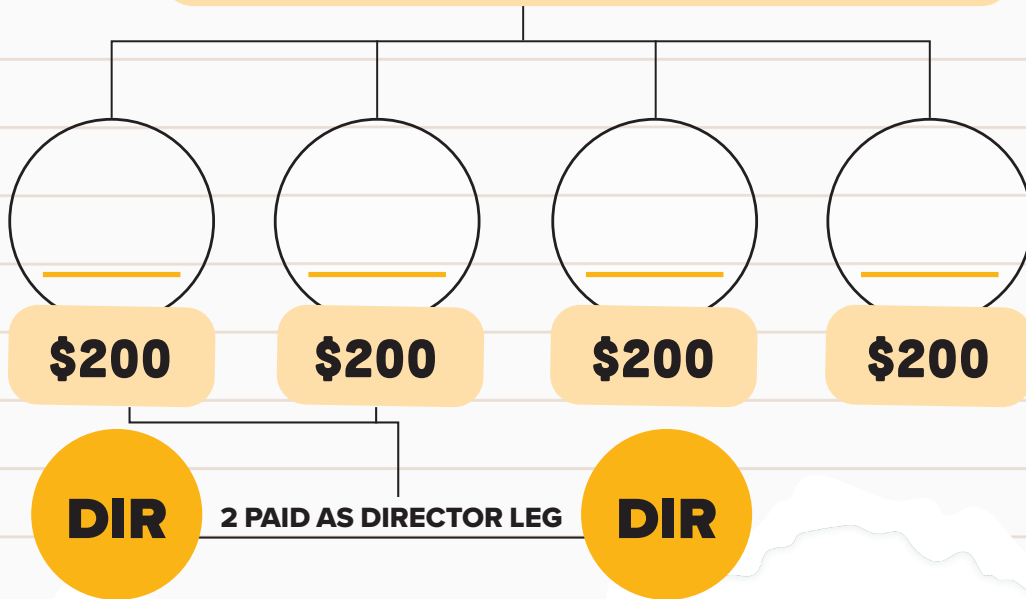

2 Diamond Director

BUILD THE TEAM, BUILD THE DREAM

Personal Sales (PV) **\$800**

Rewards:

- Retail Profit - 25%
- Volume Bonuses - Up to 10%
- Level 1 Override of 12%
- Level 2 Override of 7%
- Level 3 Override of 5%
- Group Volume Override of 2%
- Generational 1 & 2 Overrides of 4%

Group Volume

\$5,000

EXAMPLE: You plus at least 4 legs (\$200 per leg under one person) and your personal Group Volume must be a total of \$5000.

Downline Volume

\$24,000

EXAMPLE: You plus at least 4 legs (200 per leg under one person) and the Group Volume of all Directors below you must be at least \$24,000.